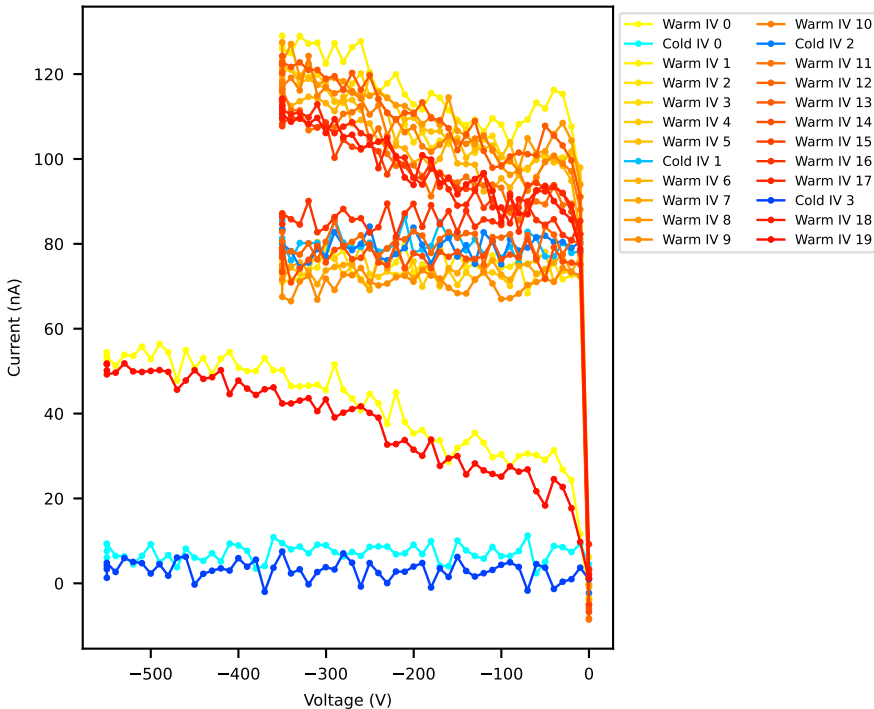

20USBML1237186 IV Results Throughout TC

20USBML1237186 Breakdown Voltage Throughout TC