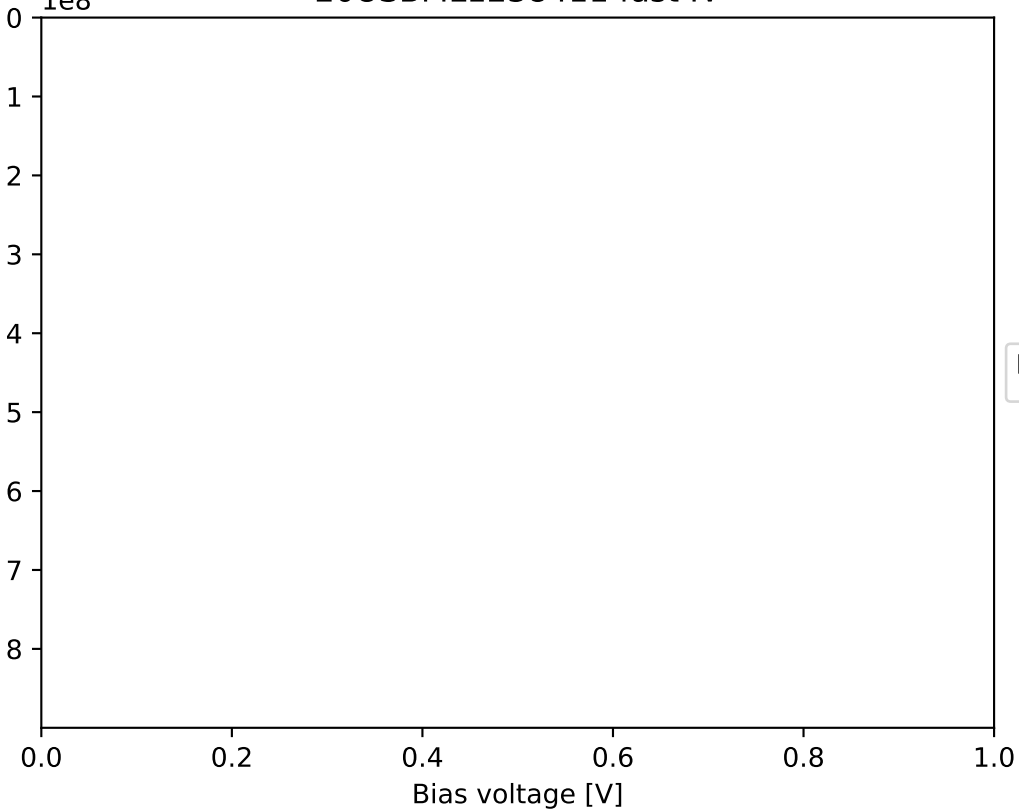

# 20USBML1238411 fast IV

1e8

Leakage current [nA]

MODULE\_IV\_AMAC